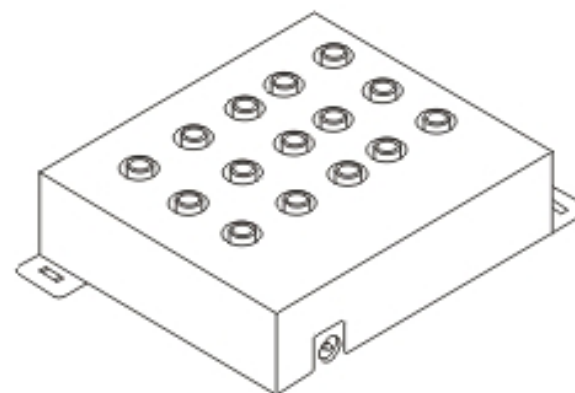

AUDIO/VIDEO DISTRIBUTION BOX

OPERATING INSTRUCTION