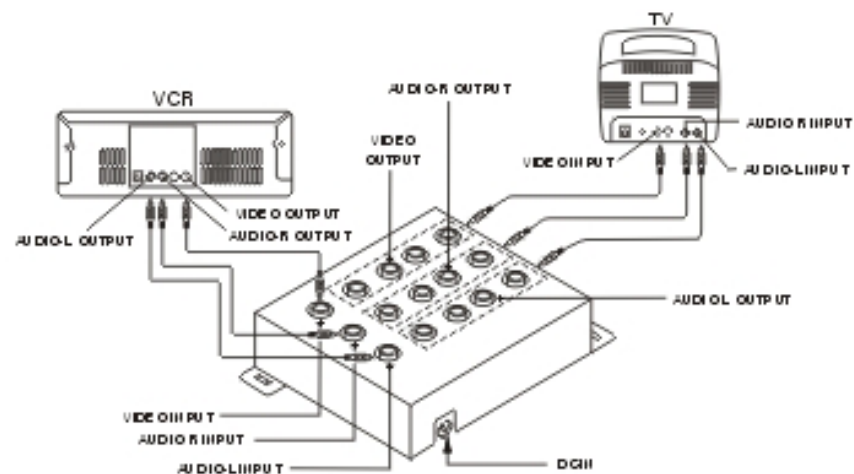

## EXPLANATION OF GRAPHIC SYMBOLS:

The lightning flash with arrowhead within a triangle is intended to tell the user that parts inside the product are a risk of electric shock.

The exclamation point within a triangle is intended to tell the user that important operating and servicing instructions are in the papers with the appliance.

## OPERATING INSTRUCTION

## 1. BOX FUNCTIONS VIEW:

ITEM	FUNCTION
1.	VIDEO INPUT JACK
2.	AUDIO RIGHT INPUT JACK
3.	AUDIO LEFT INPUT JACK
4.	DC INPUT
5.	VIDEO OUTPUT JACK
6.	AUDIO RIGHT OUTPUT JACK
7.	AUDIO LEFT OUTPUT JACK

## 2. OPERATION PROCEDURE

- 1) Plug the DC Power cord into the AUDIO/VIDEO DISTRIBUTION DC 12V JACK + — — —
- 2) Insert the DC Power cord's other end into your vehicle's cigarette lighter.
- 3) To receive VIDEO Signals from a VCR or a camcorder, connect the VIDEO component's VIDEO outputs to the jack using shielded VIDEO cables with phone connectors. See the component's instruction manual for more information about connecting it to a TV monitor.