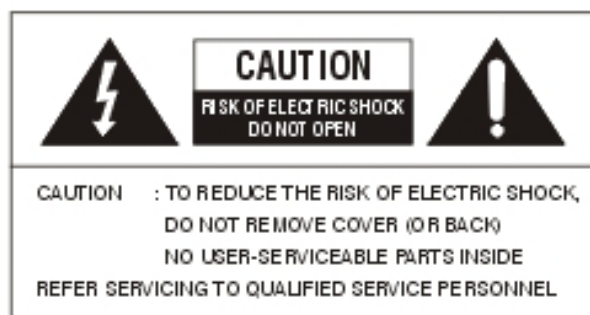

## EXPLANATION OF GRAPHIC SYMBOLS:

The lightning flash with arrowhead within a triangle is intended to tell the user that parts inside the product are a risk of electric shock.

The exclamation point within a triangle is intended to tell the user that important operating and servicing instructions are in the papers with the appliance.

**WARNING** : TO PREVENT FIRE OR ELECTRIC SHOCK  
HAZARD, DO NOT EXPOSE THIS PRODUCT  
TO RAIN OR MOISTURE.

**VA-100**