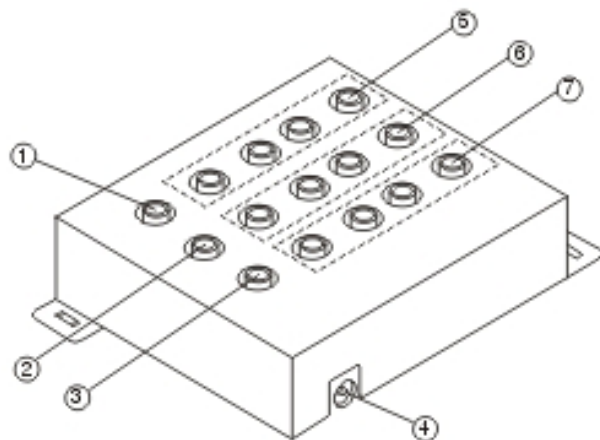

## EXPLANATION OF GRAPHIC SYMBOLS:

The lightning flash with arrowhead within a triangle is intended to tell the user that parts inside the product are a risk of electric shock.

The exclamation point within a triangle is intended to tell the user that important operating and servicing instructions are in the papers with the appliance.

## 1. BOX FUNCTIONS VIEW:

ITEM	FUNCTION
1.	VIDEO INPUT JACK
2.	AUDIO RIGHT INPUT JACK
3.	AUDIO LEFT INPUT JACK
4.	DC INPUT
5.	VIDEO OUTPUT JACK
6.	AUDIO RIGHT OUTPUT JACK
7.	AUDIO LEFT OUTPUT JACK